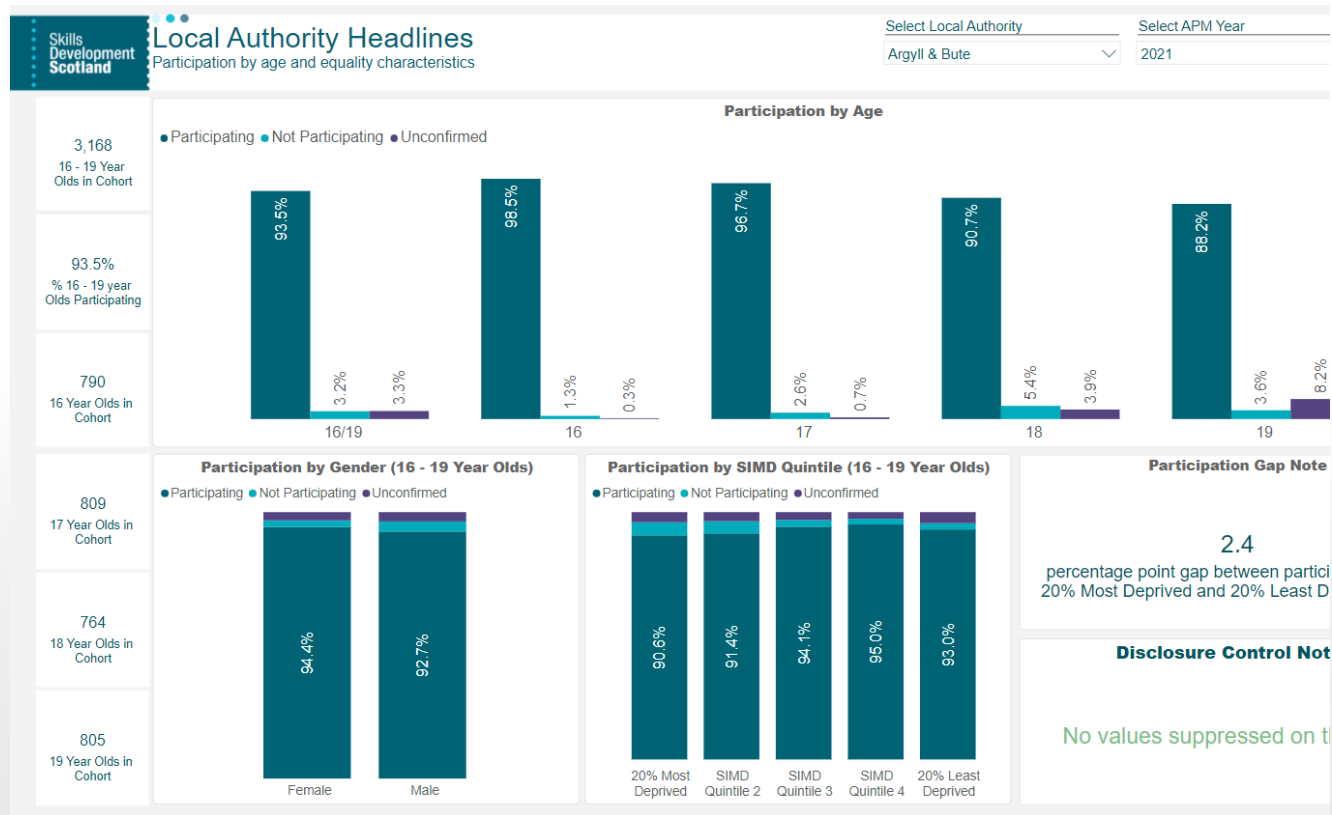

INITIAL SCHOOL LEAVER DESTINATIONS APRIL 2022

SUSAN MACRAE – AREA MANAGER, SKILLS DEVELOPMENT SCOTLAND

Initial School Leaver Destinations April 2022

- **Scottish Government Initial School Leaver Destinations** - Snapshot first Monday in October of every school leaver in Scotland, published on Scottish Government website and their Insight Platform [Link to SG Publication here](#)

DESTINATION GROUPINGS

COHORT NUMBERS

2020-21 – 802
LEAVERS IN
TOTAL

MAKI CPP AREA 2020-2021

BUTE & COWAL CPP AREA 2020-2021

OBAN, LORN & ISLES CPP AREA 2020-2021

HELENSBURGH & LOMOND CPP AREA 2020-2021

ANNUAL PARTICIPATION MEASURE ARGYLL & BUTE

[LINK TO APM HERE](#)

CURRENT TRENDS

**Higher positive
destination
across A&B**

**Smaller
number of
unknowns**

ANY
FURTHER
QUESTIONS

Email: susan.macrae@sds.co.uk