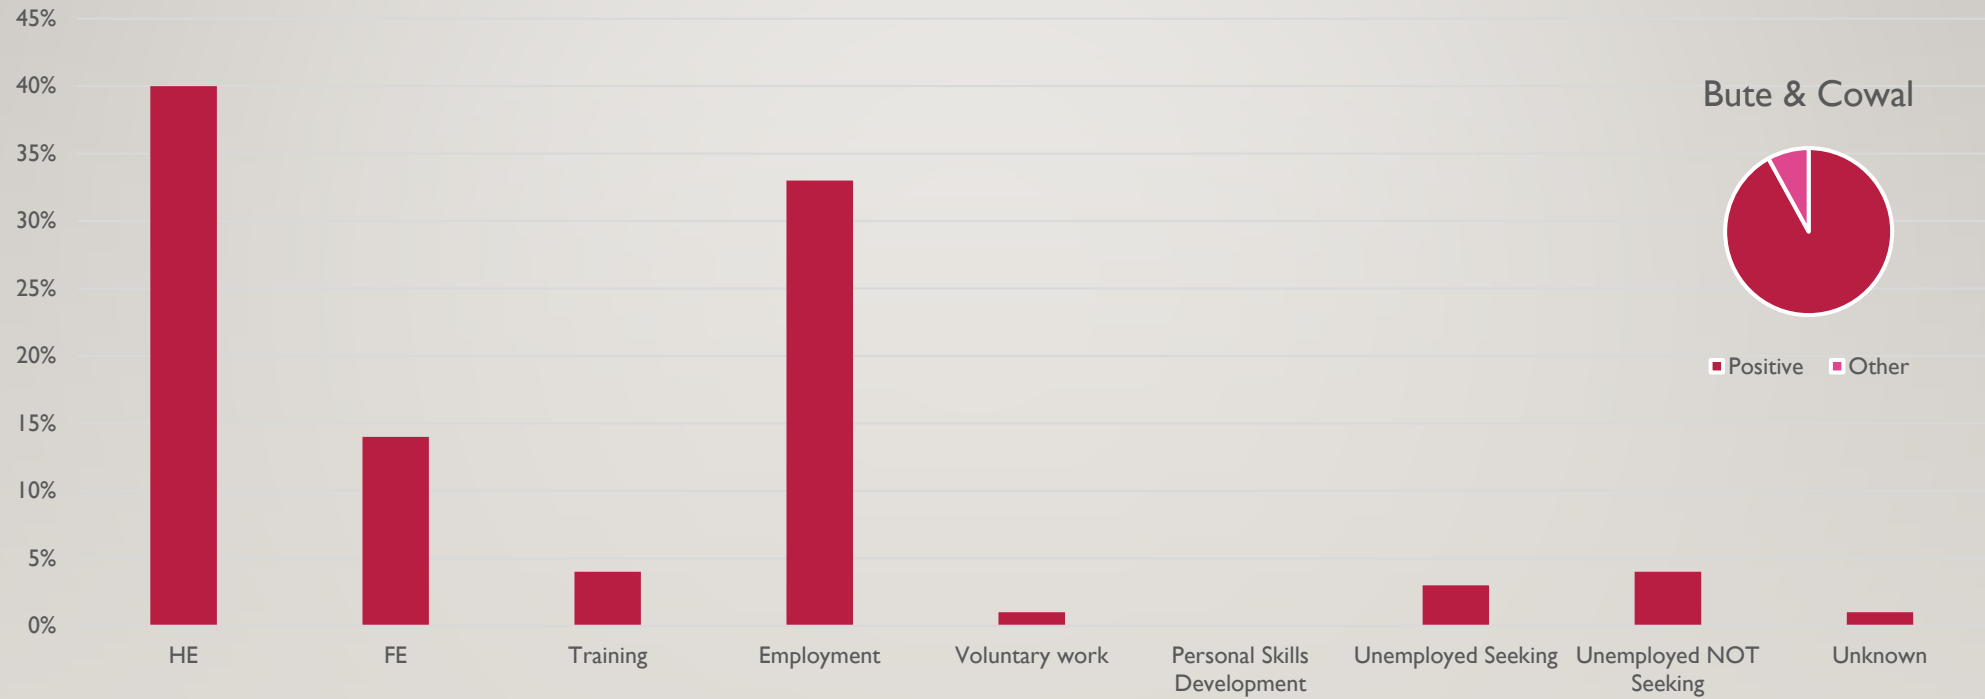

DESTINATION GROUPINGS

COHORT NUMBERS

2020-21 – 802
LEAVERS IN
TOTAL

MAKI CPP AREA 2020-2021

BUTE & COWAL CPP AREA 2020-2021

OBAN, LORN & ISLES CPP AREA 2020-2021

HELENSBURGH & LOMOND CPP AREA 2020-2021

ANNUAL PARTICIPATION MEASURE ARGYLL & BUTE

[LINK TO APM HERE](#)

CURRENT TRENDS

**Higher positive
destination
across A&B**

**Smaller
number of
unknowns**

ANY
FURTHER
QUESTIONS

Email: susan.macrae@sds.co.uk