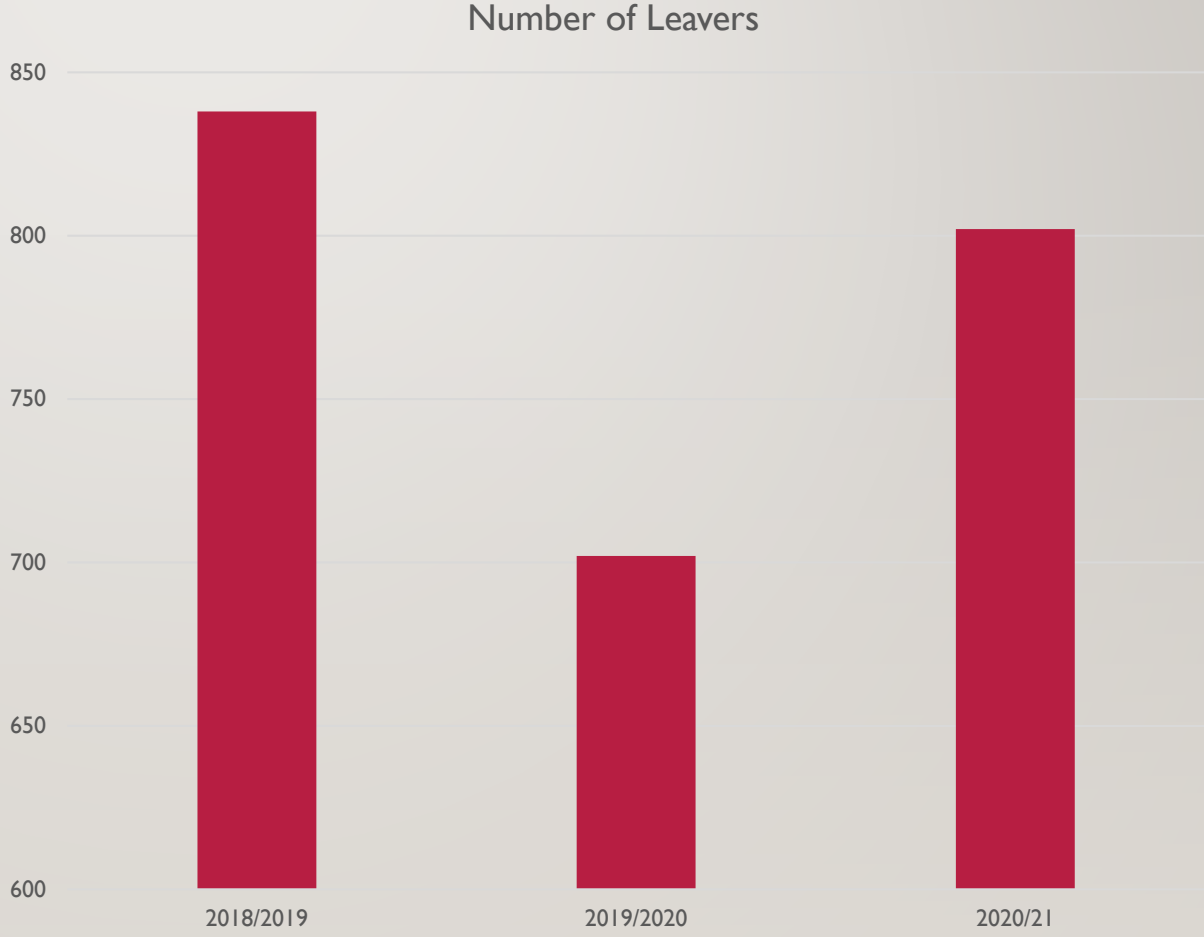

INITIAL SCHOOL LEAVER DESTINATIONS APRIL 2022

SUSAN MACRAE – AREA MANAGER, SKILLS DEVELOPMENT SCOTLAND

Initial School Leaver Destinations April 2022

- **Scottish Government Initial School Leaver Destinations** - Snapshot first Monday in October of every school leaver in Scotland, published on Scottish Government website and their Insight Platform [Link to SG Publication here](#)

DESTINATION GROUPINGS

COHORT NUMBERS

2020-21 – 802
LEAVERS IN
TOTAL

MAKI CPP AREA 2020-2021

BUTE & COWAL CPP AREA 2020-2021

OBAN, LORN & ISLES CPP AREA 2020-2021

HELENSBURGH & LOMOND CPP AREA 2020-2021

ANNUAL PARTICIPATION MEASURE ARGYLL & BUTE