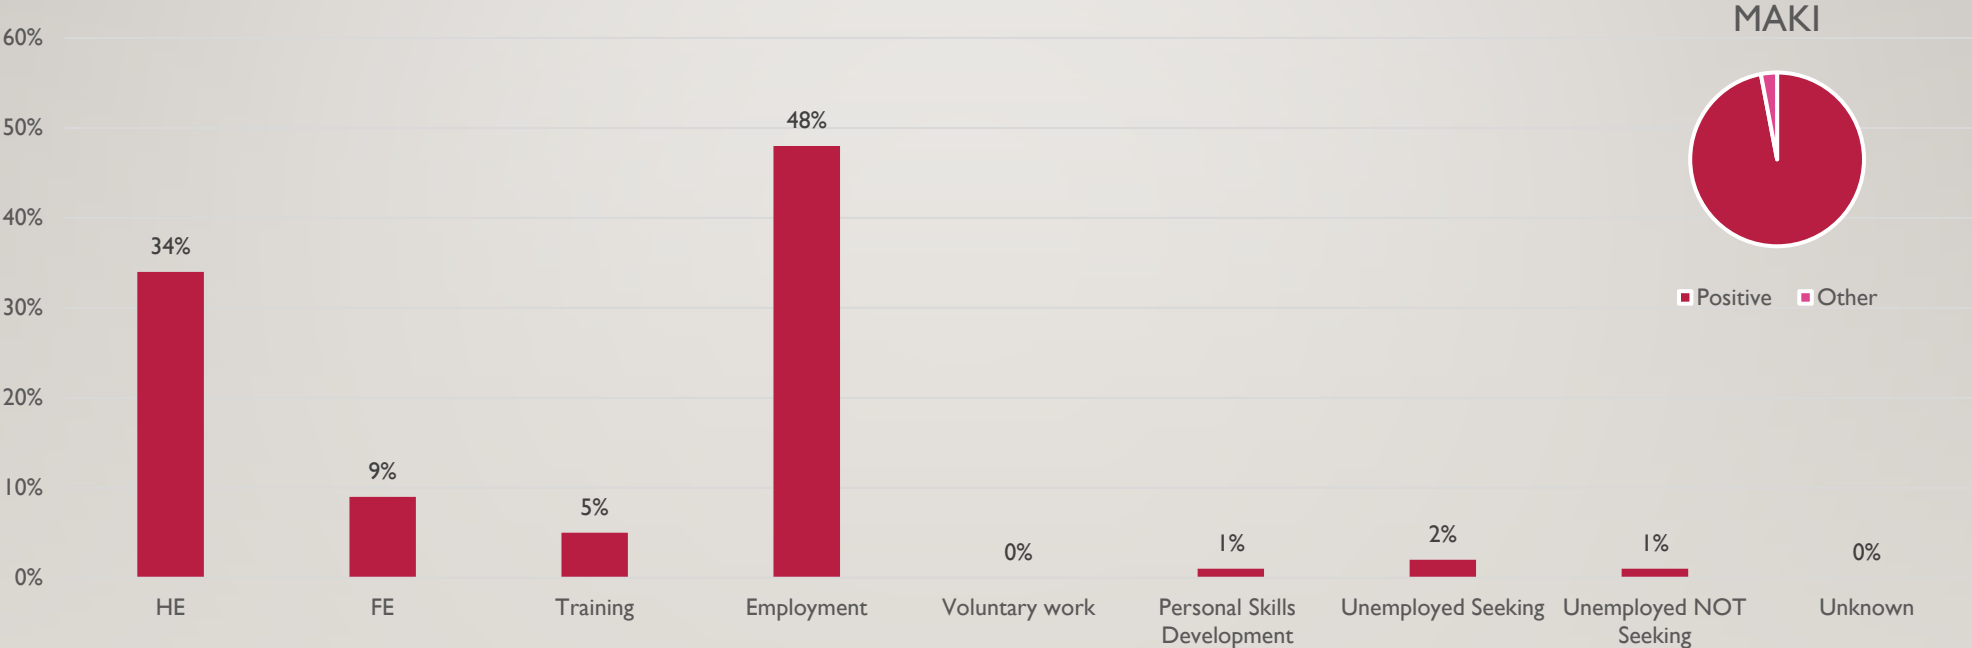

DESTINATION GROUPINGS

COHORT NUMBERS

2020-21 – 802
LEAVERS IN
TOTAL

MAKI CPP AREA 2020-2021

BUTE & COWAL CPP AREA 2020-2021

OBAN, LORN & ISLES CPP AREA 2020-2021

HELENSBURGH & LOMOND CPP AREA 2020-2021

ANNUAL PARTICIPATION MEASURE ARGYLL & BUTE