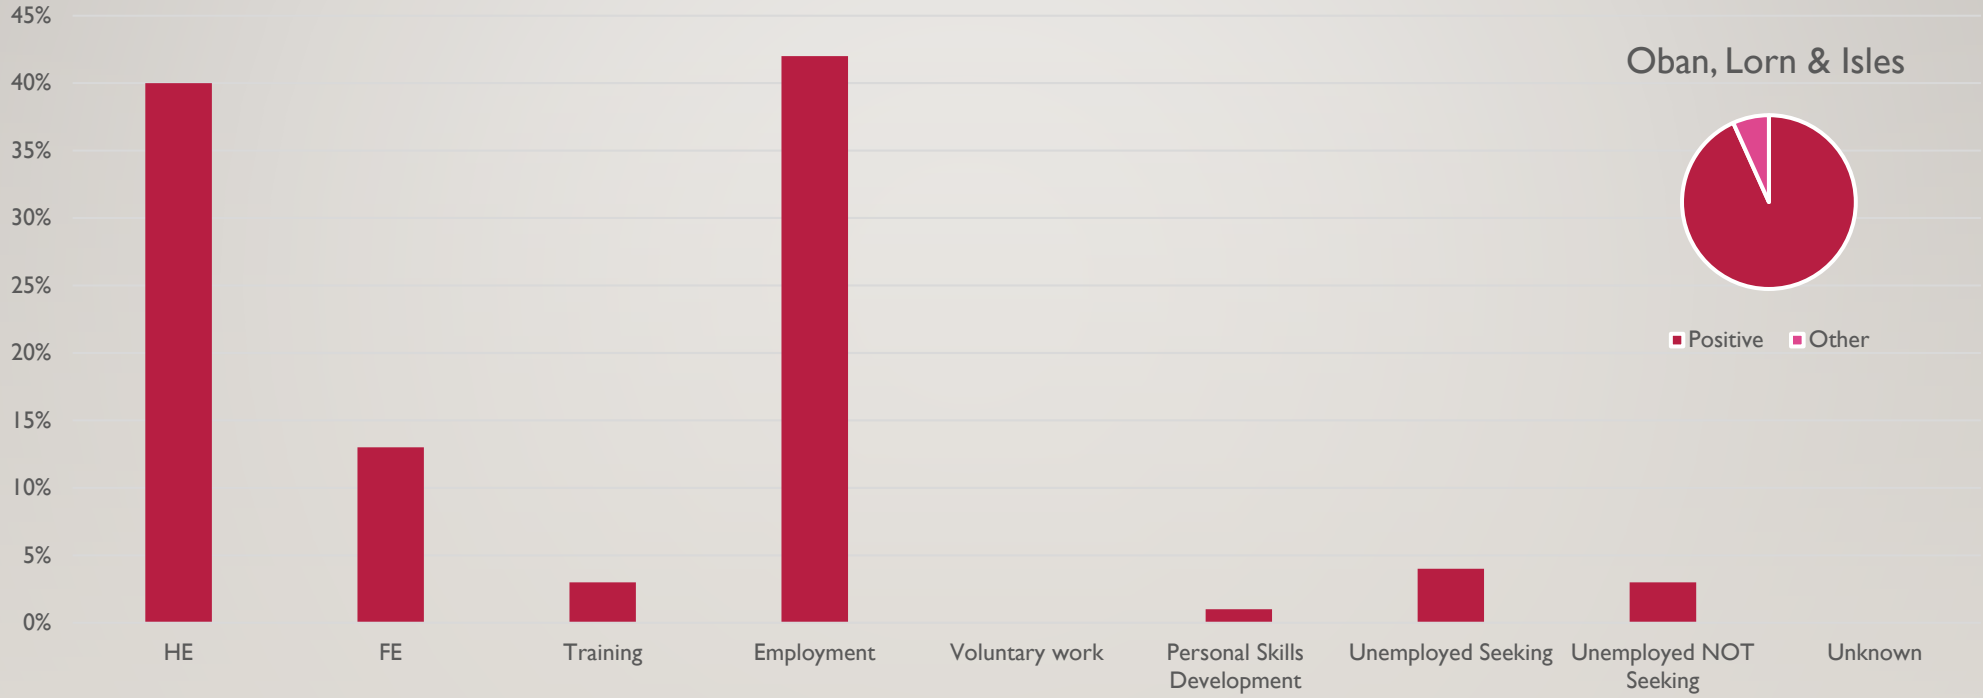

DESTINATION GROUPINGS

COHORT NUMBERS

2020-21 – 802
LEAVERS IN
TOTAL

MAKI CPP AREA 2020-2021

BUTE & COWAL CPP AREA 2020-2021

OBAN, LORN & ISLES CPP AREA 2020-2021

HELENSBURGH & LOMOND CPP AREA 2020-2021

ANNUAL PARTICIPATION MEASURE ARGYLL & BUTE