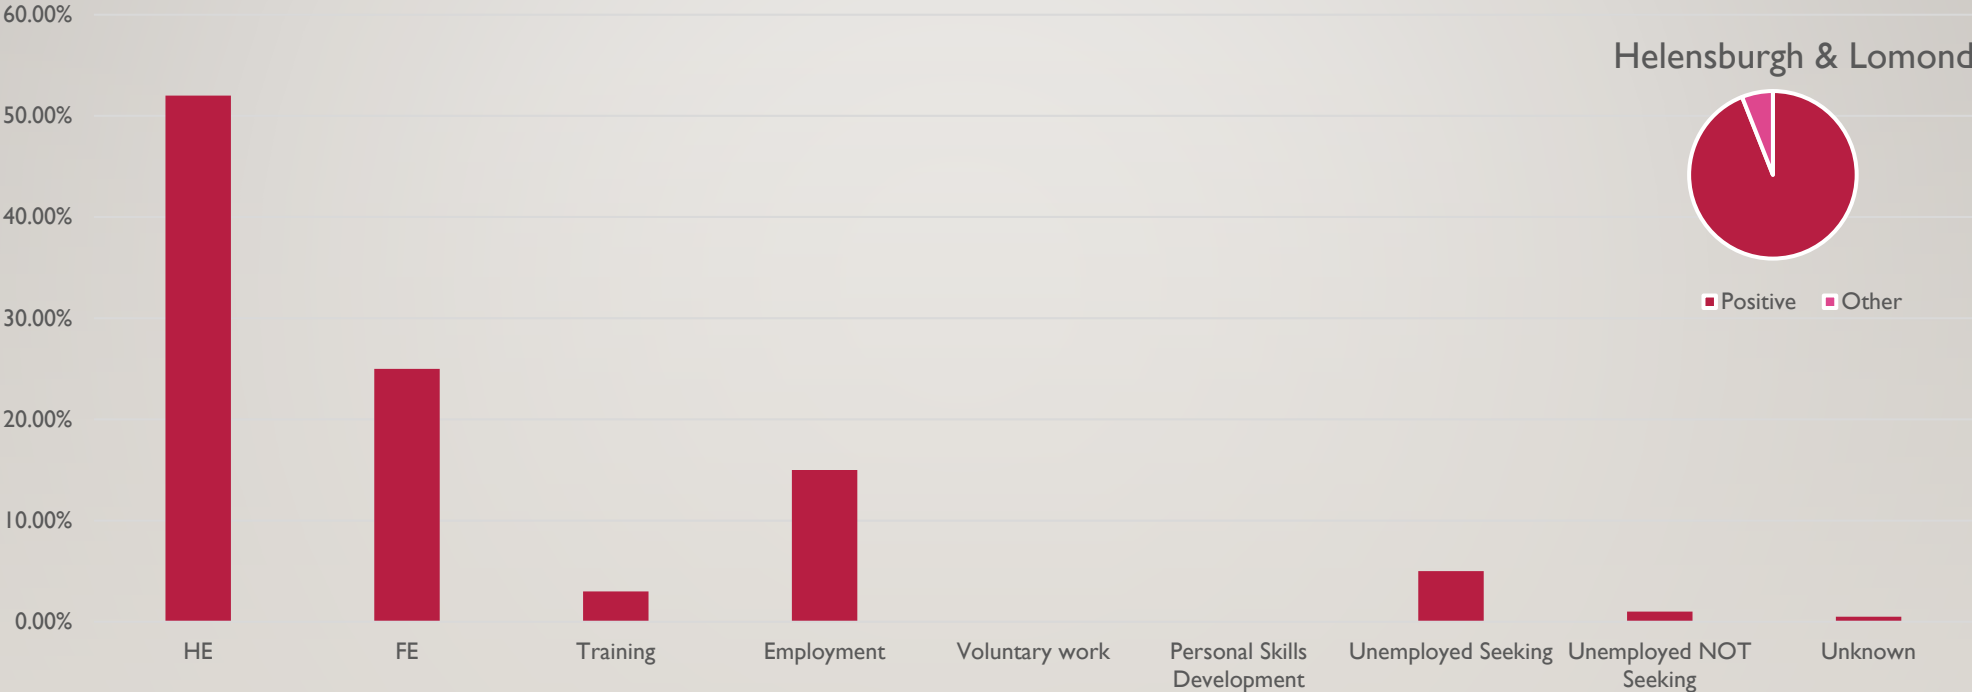

DESTINATION GROUPINGS

COHORT NUMBERS

2020-21 – 802
LEAVERS IN
TOTAL

MAKI CPP AREA 2020-2021

BUTE & COWAL CPP AREA 2020-2021

OBAN, LORN & ISLES CPP AREA 2020-2021

HELENSBURGH & LOMOND CPP AREA 2020-2021

ANNUAL PARTICIPATION MEASURE ARGYLL & BUTE

[LINK TO APM HERE](#)

CURRENT TRENDS

**Higher positive
destination
across A&B**

**Smaller
number of
unknowns**

ANY
FURTHER
QUESTIONS

Email: susan.macrae@sds.co.uk